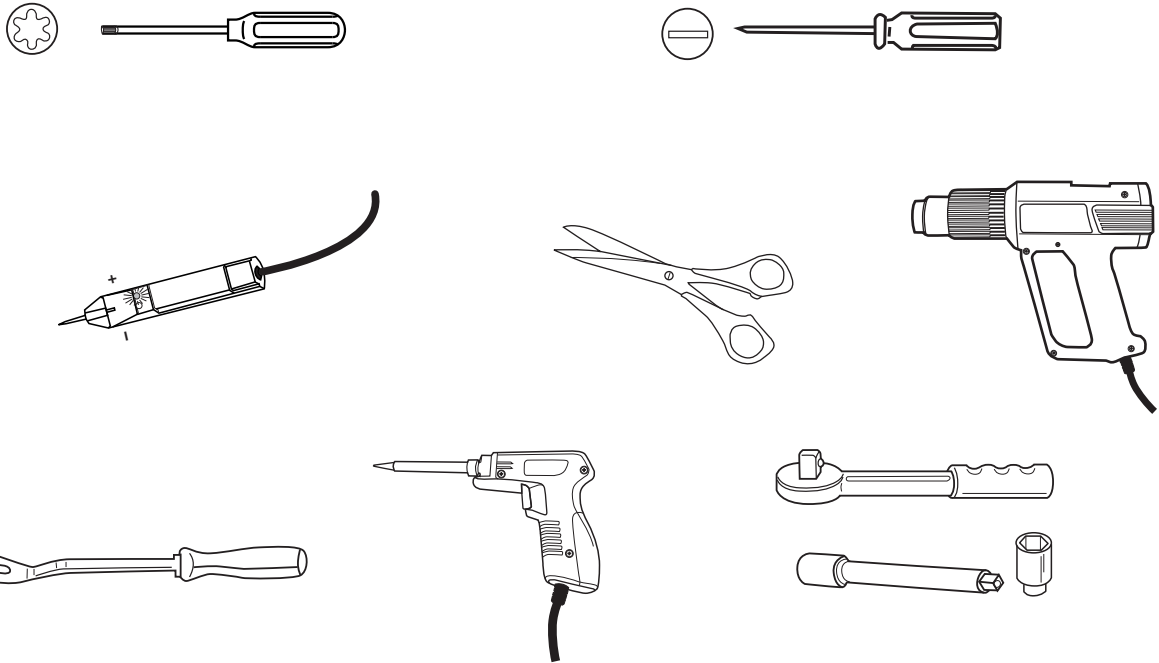

Tools

ATTENTION!

The vehicle's cooling capacity may have to be increased when retrofitting a trailer coupling! You must observe the manufacturer's instructions!!

ATTENTION!