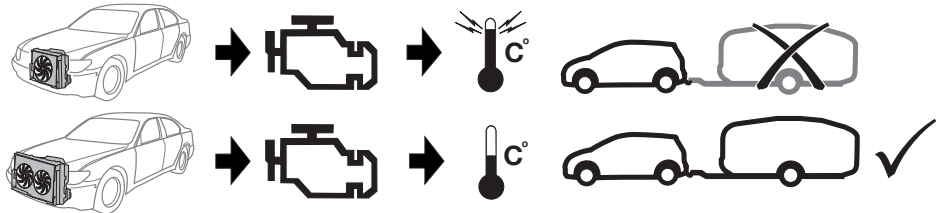

Tools

ATTENTION!

The vehicle's cooling capacity may have to be increased when retrofitting a trailer coupling! You must observe the manufacturer's instructions!!

ATTENTION!