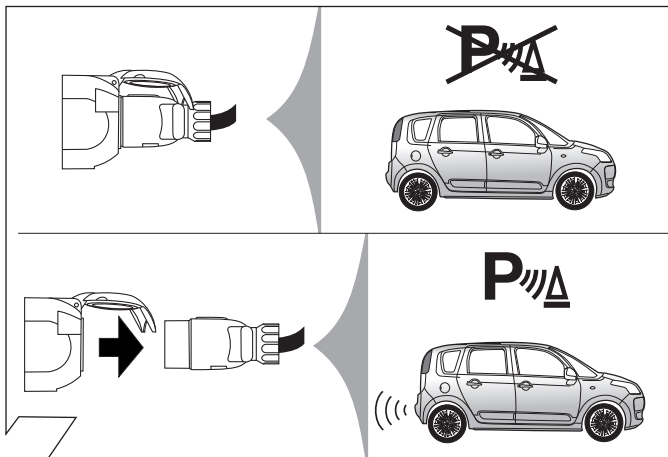

90270310

40

41

42

43

44

45